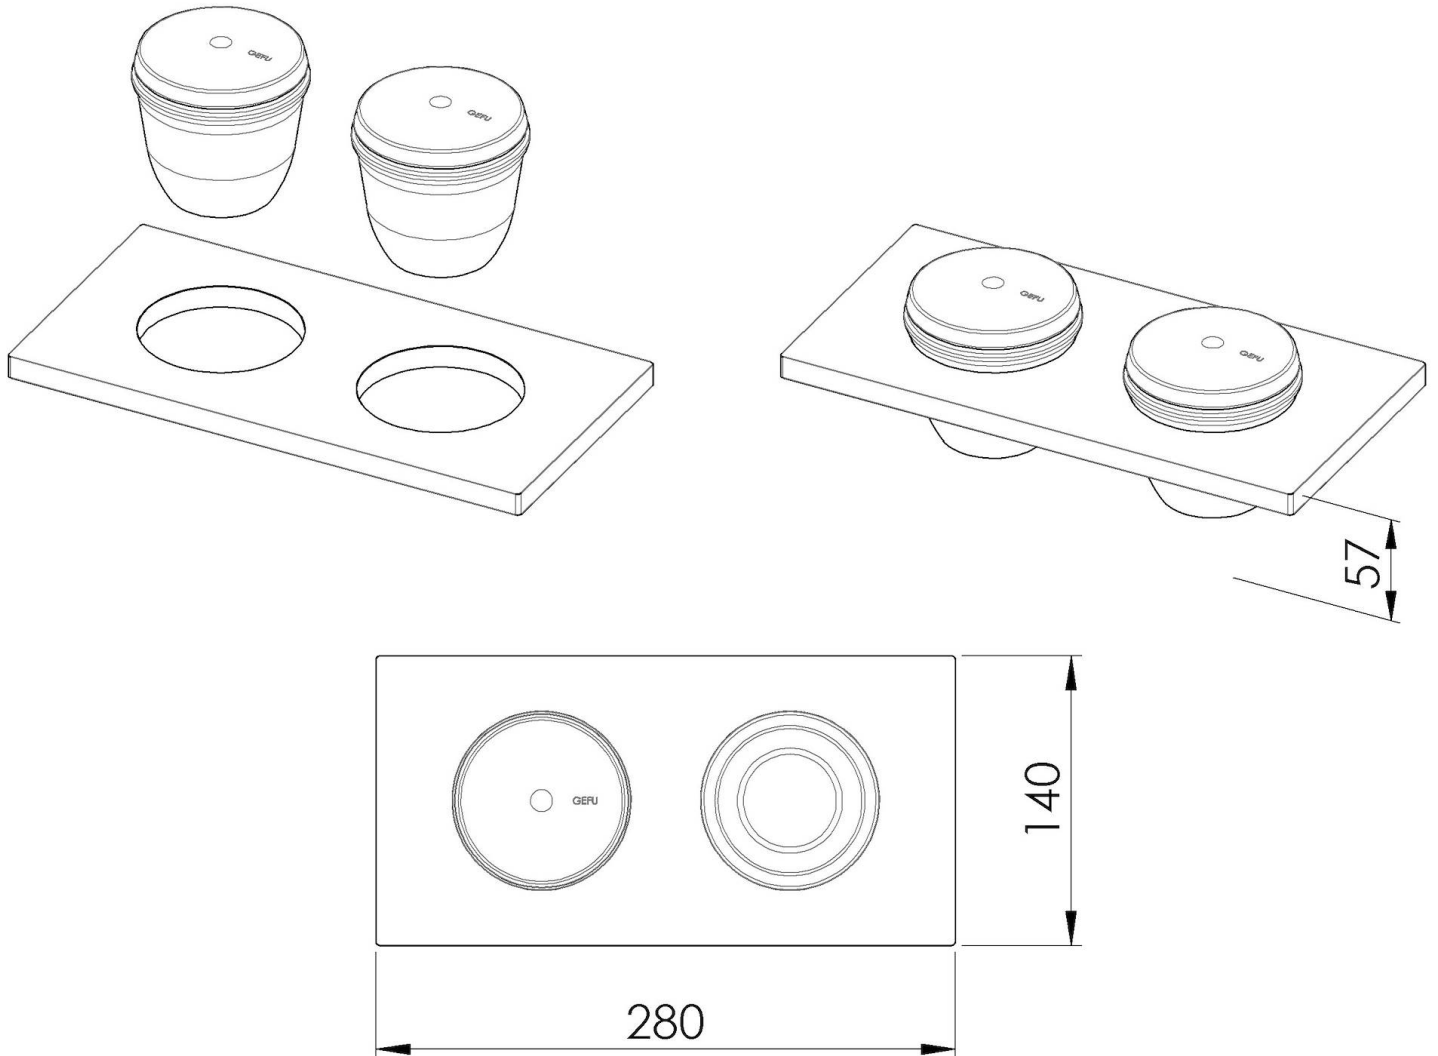

Kit "C"

2 terracotta bowls with stainless steel lid

Equipped troughs accessories

Code: 8100 701

DETAILS

Equipped troughs accessories 2 terracotta bowls with stainless steel lid

Type Standard

Dimensions 28 x 14 cm

Length 2 unit - Standard

Key to understanding the accessories The lengths of the channels and accessories are indicated in “units”; for the composition, the sum of the “units” of the accessories must be the same as the length in “units” of the channel.

TECHNICAL DATA

8100 701

1 x supporto black / 1 x black support
2 x ciotola in terracotta con coperchio in acciaio inox e
cucchiaino in legno / 2 x terracotta bowl with stainless steel lid
and wooden spoon